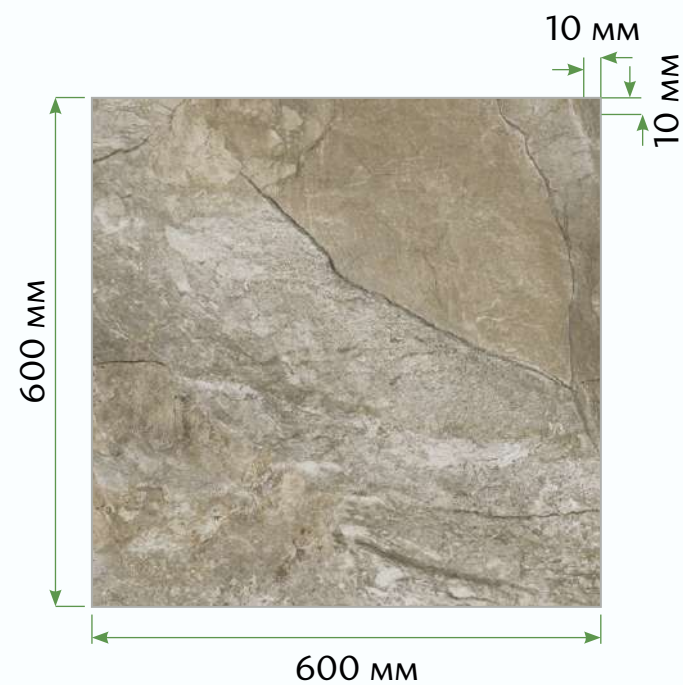

Этикетка для керамогранита

Этикетка наклеивается в правый верхний угол соответствующего керамогранита на расстоянии от края 10 мм.

The background is a collage of various materials and tile samples. On the left, there's a large, light-colored marble tile with brown veining. To its right is a vertical strip of dark, textured material. Further right is a horizontal wooden plank with a natural grain. Below the wood is a small, dark, 3D geometric object. In the center-right, there's a large, dark blue fabric sample with a scalloped edge. To its right is a square tile with a white and grey marbled pattern. Below the blue fabric is a rectangular piece of brown, textured fabric. The entire composition is set against a background of light-colored marble with brown veins. A green leafy branch is visible in the bottom left corner.