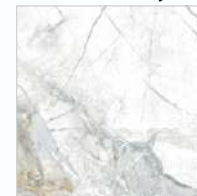

4. GP40DES15
Destone Gray

5. GP40NAL05
Napoli Marmo

6. GP40SAE21
Slate Bronze

7. GP40SAE25
Slate Steel

8. GP40TUR25
Turin Dark

9. GP40TUR15
Turin Light

Порядок размещения керамогранита на стенде 2

1. GP40BRA03
Brazylyan Sky

2. GP40FEN11
Firenze Crema

3. GP40FEN15
Firenze Grey

4. GP40INV55
Invisible Dark

5. GP40MAG21
Magnum Brown

6. GP40MAG31
Magnum Chocolate

7. GP40STA00
Statuario Silver

8. GP40STA11
Statuario Gold

9. GP40SRT66
Street Platinum

Этикетка для керамогранита

Этикетка наклеивается в правый верхний угол соответствующего керамогранита на расстоянии от края 10 мм.

The background is a collage of various materials and tile samples. On the left, there's a large, light-colored marble tile with brown veining. To its right is a vertical strip of dark, textured material. Further right is a horizontal wooden plank with a natural grain. Below the wood is a small, dark, 3D geometric object. In the center-right, there's a large, dark blue fabric sample with a scalloped edge. To its right is a square tile with a white and grey marbled pattern. Below the blue fabric is a rectangular piece of brown, textured fabric. The entire composition is set against a background of light-colored marble with brown veins. A green leafy branch is visible in the bottom left corner.